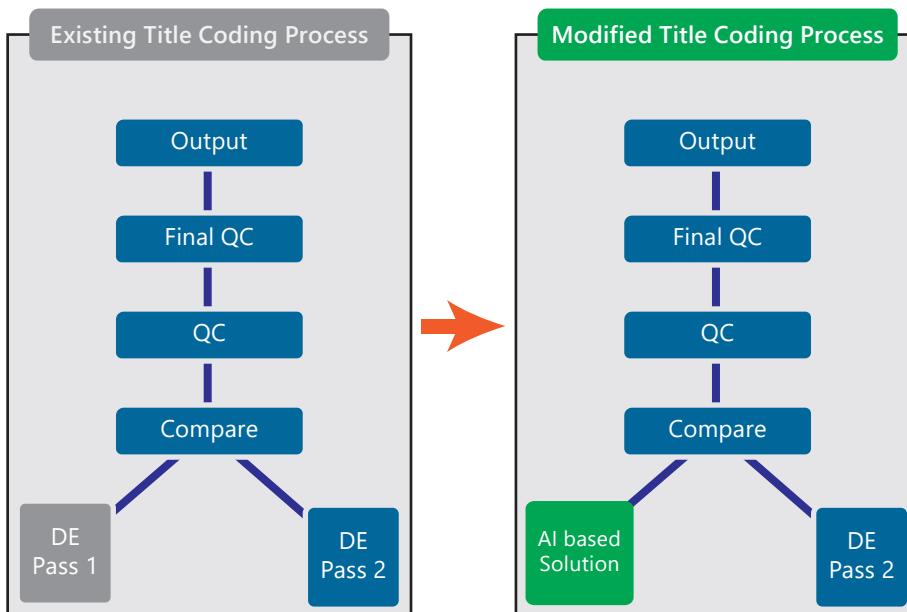

Locate365

<https://locate365.in>

TiCo365

LLM Based Title Plant Coding Solution

LLM Based
Generative AI
Solution at
affordable per
document processed
based price
removing the
technological risk
from end-user

Title Plant Coding requires 'View and Type' from scanned images. The job needs to be done by "trained manpower" who can identify the information and code it with "accuracy" and "speed".

We developed a solution using LLM based Generative AI for a leading BPO in India whereby:

- Accuracy of single pass > 95% (better than human performance)
- Speed > 10 X of human speed

The solution has been integrated with the existing solution of customer so that the compare process can run seamlessly.