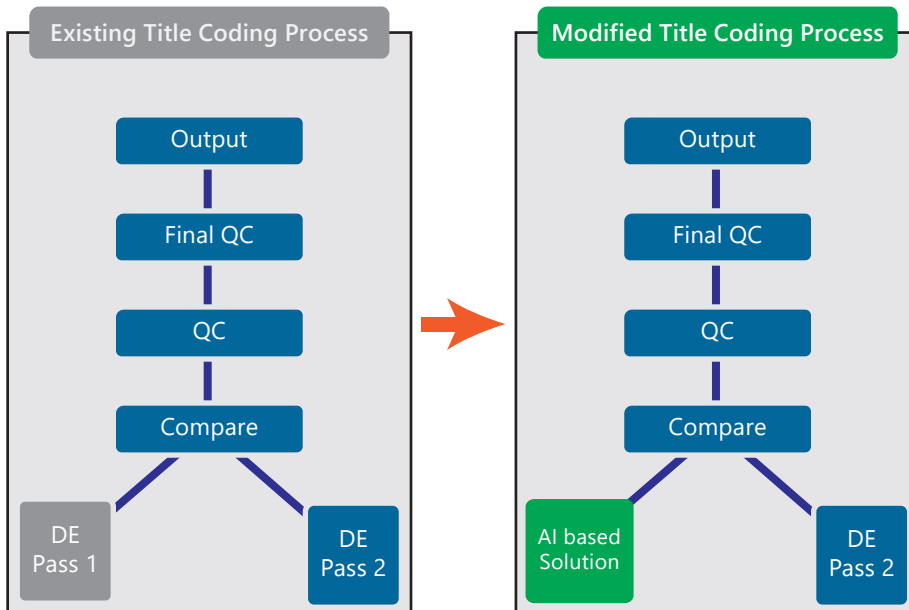

## LLM Based Title Plant Coding Solution

LLM Based  
Generative AI  
Solution at  
affordable per  
document processed  
based price  
removing the  
technological risk  
from end-user

Title Plant Coding requires 'View and Type' from scanned images. The job needs to be done by "trained manpower" who can identify the information and code it with "accuracy" and "speed".

We developed a solution using LLM based Generative AI for a leading BPO in India whereby:

- Accuracy of single pass > 95% (better than human performance)
- Speed > 10 X of human speed

The solution has been integrated with the existing solution of customer so that the compare process can run seamlessly.